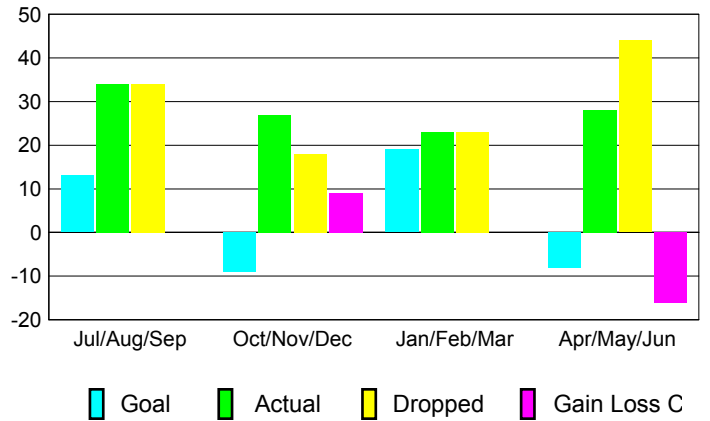

GMT: **HOWARD LEE**

Location: **ENGLAND**

GMT CA: **4**

CLUBS

Month	New Club Goal	Actual New Clubs	Actual Dropped Clubs	Gain/Loss of Clubs
2012-2013				
Jul/Aug/Sep	0	0	0	0
Oct/Nov/Dec	0	0	0	0
Jan/Feb/Mar	0	0	0	0
Apr/May/June	0	0	0	0
Totals	0	0	0	0

Club Results 2012-2013

Goal, New, Dropped, Gain/Loss

YTD Status Quo Clubs 2012-2013

Status Quo Clubs Compared to Status Quo Members

Club Gain/Loss 2012-2013

MEMBERSHIP

Month	Net Memb Goal	Actual New Memb	Actual Dropped Memb	Gain/Loss of Memb
2012-2013				
Jul/Aug/Sep	13	34	34	0
Oct/Nov/Dec	-9	27	18	9
Jan/Feb/Mar	19	23	23	0
Apr/May/June	-8	28	44	-16
Totals	15	112	119	-7

Membership Results 2012-2013

Goal, New, Dropped, Gain/Loss

Gender Comparison 2012-2013

Membership Gain/Loss 2012-2013