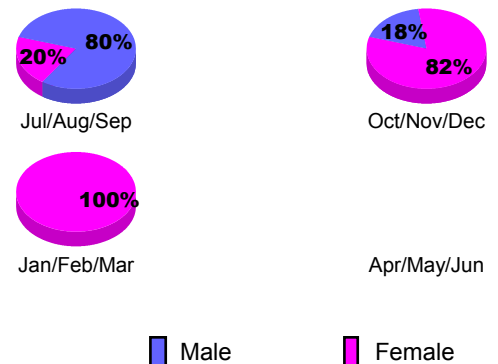

Club Results 2012-2013

Goal, New, Dropped, Gain/Loss

YTD Status Quo Clubs 2012-2013

Status Quo Clubs Compared to Status Quo Members

Club Gain/Loss 2012-2013

MEMBERSHIP

Month	Net Memb Goal	Actual New Memb	Actual Dropped Memb	Gain/Loss of Memb
2012-2013				
Jul/Aug/Sep	13	34	34	0
Oct/Nov/Dec	-9	27	18	9
Jan/Feb/Mar	19	23	23	0
Apr/May/June	-8	28	44	-16
Totals	15	112	119	-7

Membership Results 2012-2013

Goal, New, Dropped, Gain/Loss

Gender Comparison 2012-2013

Membership Gain/Loss 2012-2013